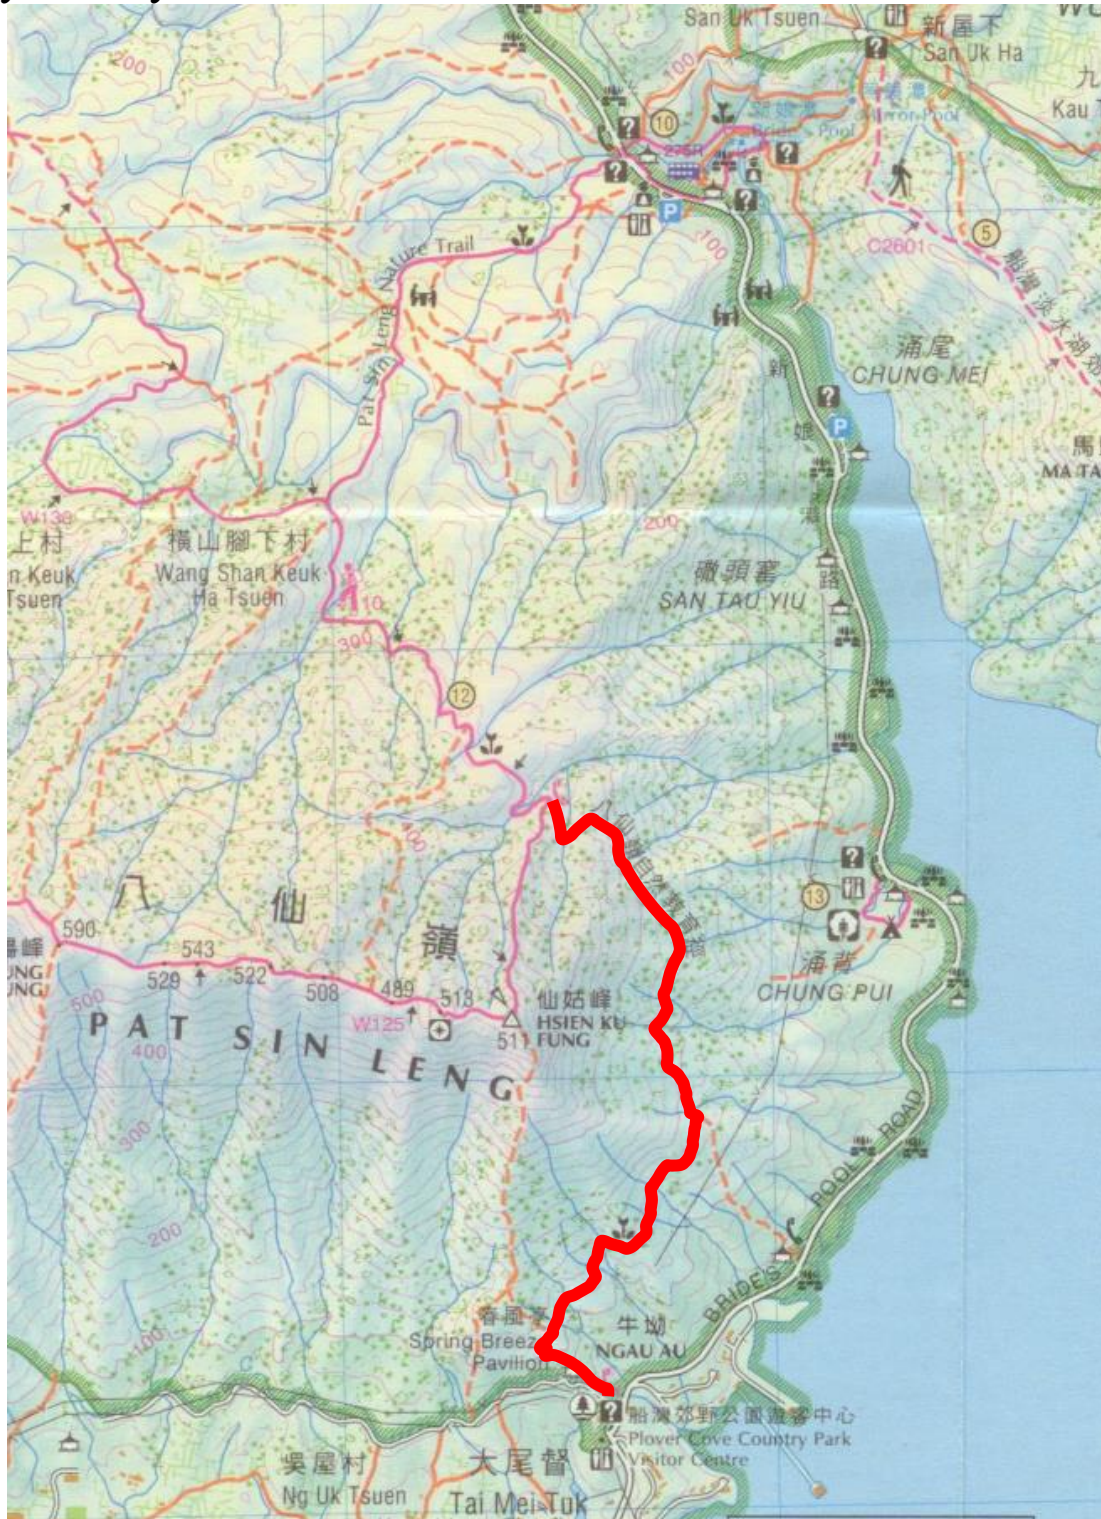

通告 NOTICE

受山泥傾瀉影響，八仙嶺自然教育徑部分路段（附圖內紅色路段）須暫時封閉，直至另行通知。不便之處，敬請原諒。

Due to landslide, a section of the Pat Sin Leng Nature Trail (in red on the map) is temporarily closed until further notice. Sorry for any inconvenience caused.