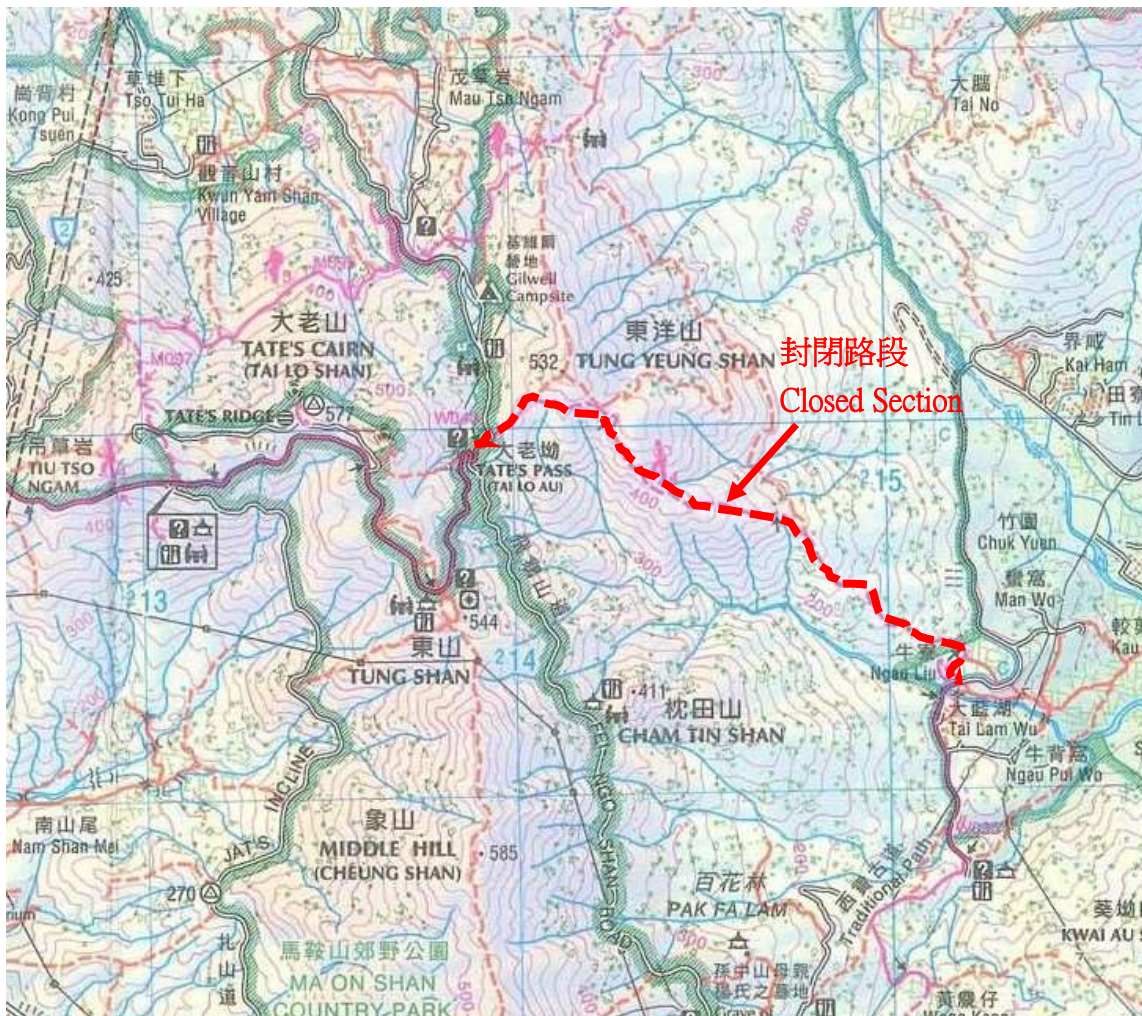

# 通告 Notice

受山泥傾瀉影響，衛奕信徑第四段由大藍湖、牛寮至大老坳的部分 (附圖內紅色路段) 已暫時封閉，直至另行通知。不便之處，敬請原諒。

Due to landslide, a part of Wilson Trail (Section 4) from Tai Lam Wu, Ngau Liu to Tai Lo Au (in red on the map) is temporarily closed until further notice. Sorry for any inconvenience caused.