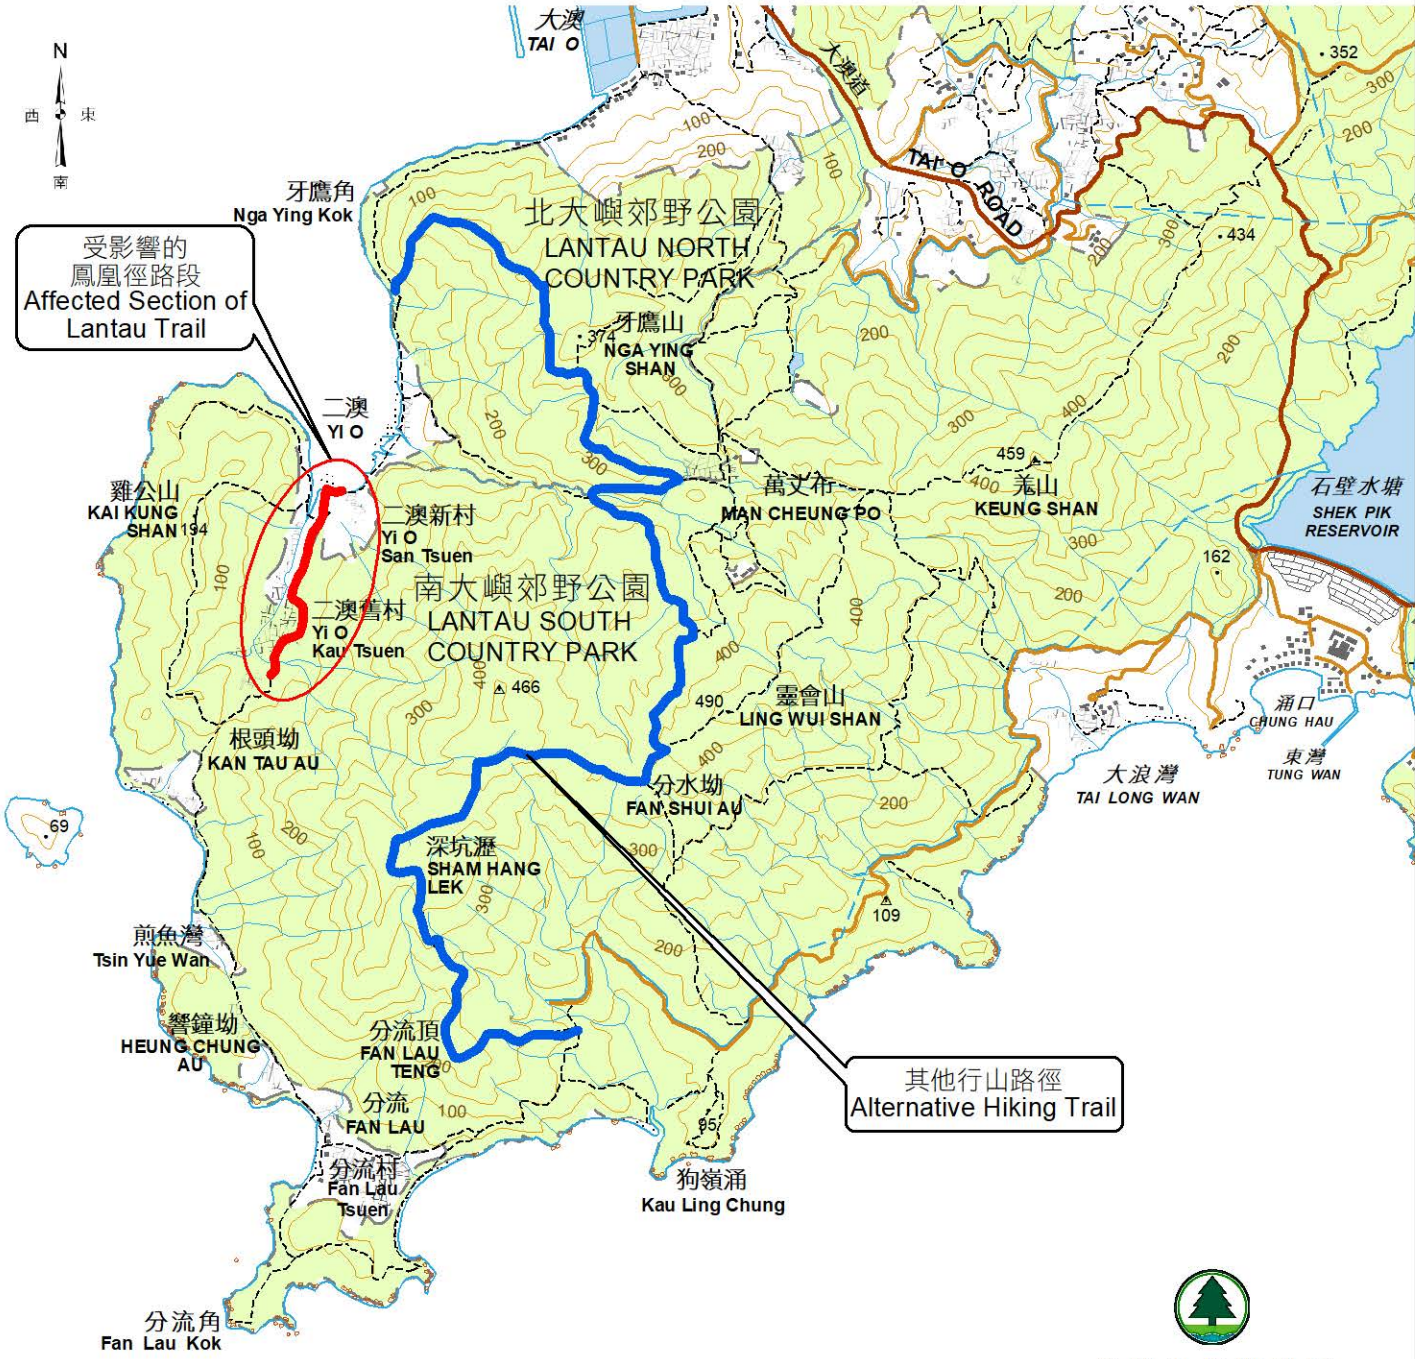

大嶼山鳳凰徑第七段暫時改道

Temporary Diversion of Lantau Trail Section 7

受影響的
鳳凰徑路段
Affected Section of
Lantau Trail

其他行山路徑
Alternative Hiking Trail

漁農自然護理署
AGRICULTURE, FISHERIES AND
CONSERVATION DEPARTMENT

© 地圖版權屬香港特區政府，經地政總署署長准許複印
The Government of the Hong Kong SAR
Map reproduced with permission of the Director of Lands