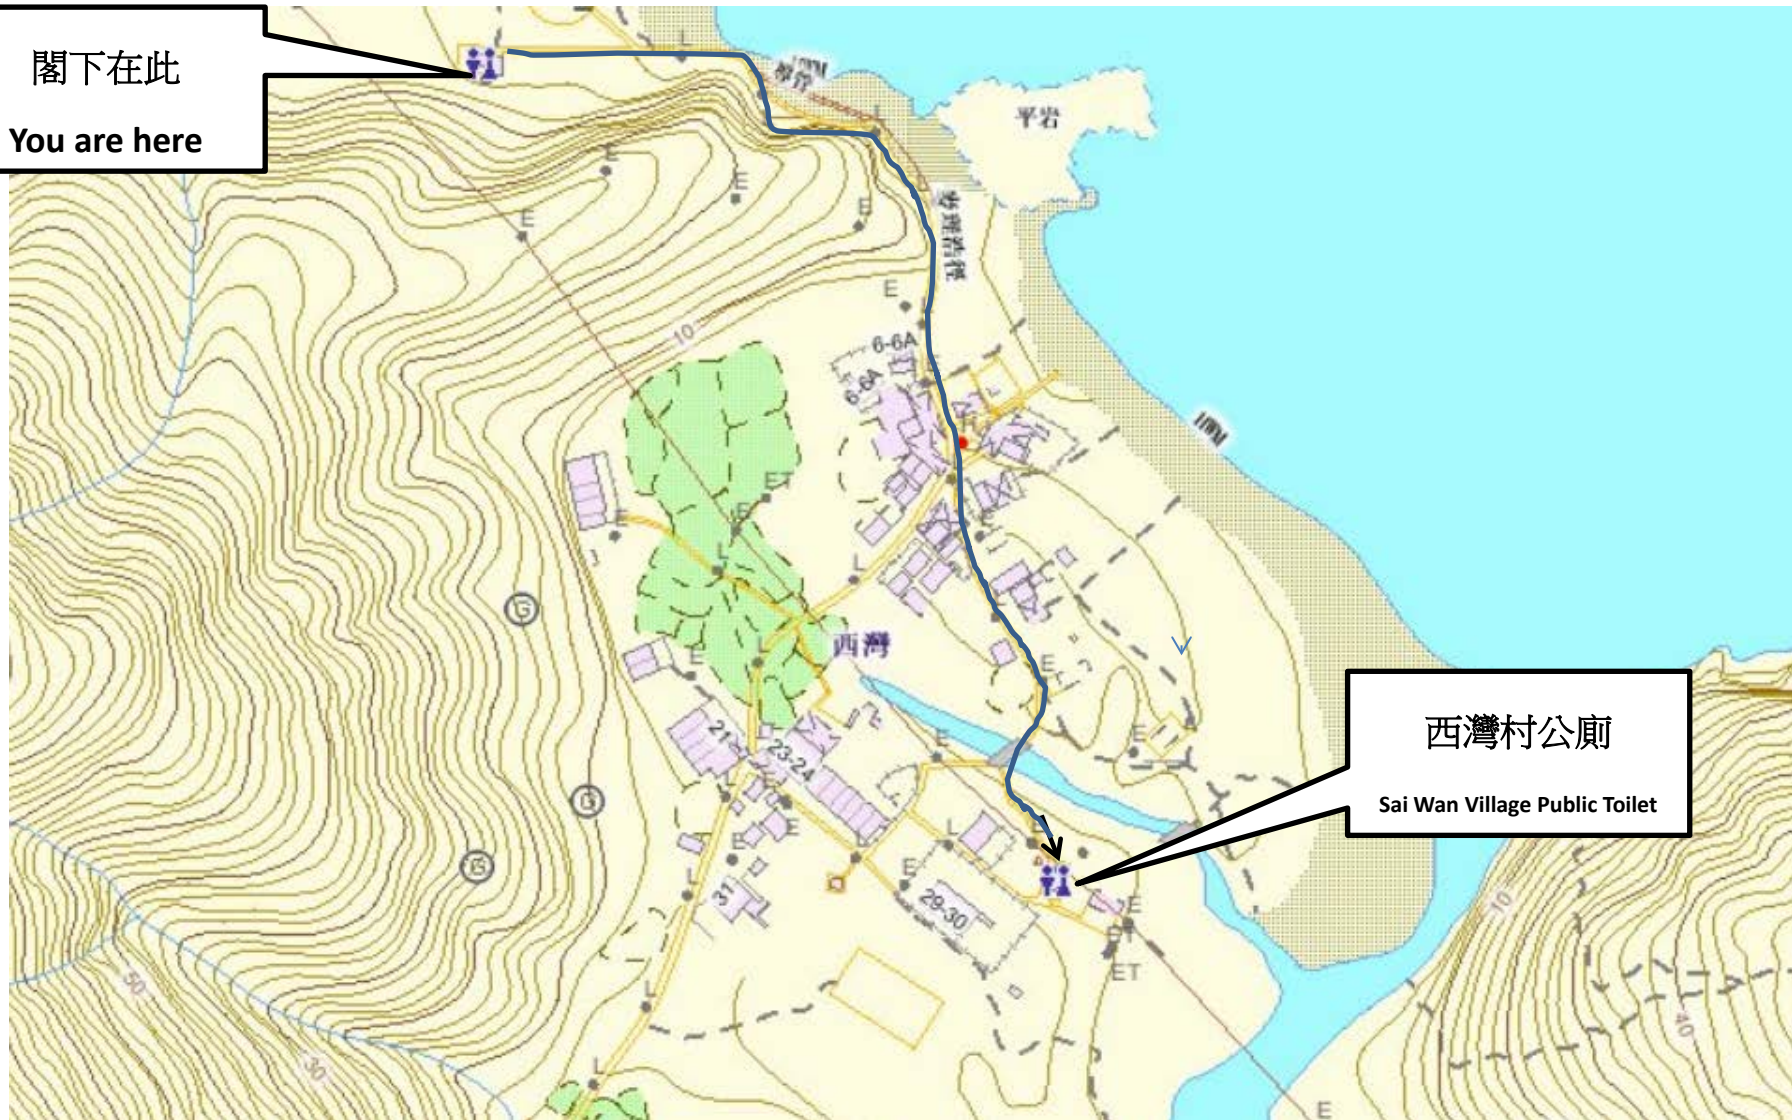

公廁損毀 暫停開放

請使用西灣村的公廁

Damaged toilet closed for maintenance. Please use the public toilet in Sai Wan Village

閣下在此

You are here

西灣村公廁

Sai Wan Village Public Toilet