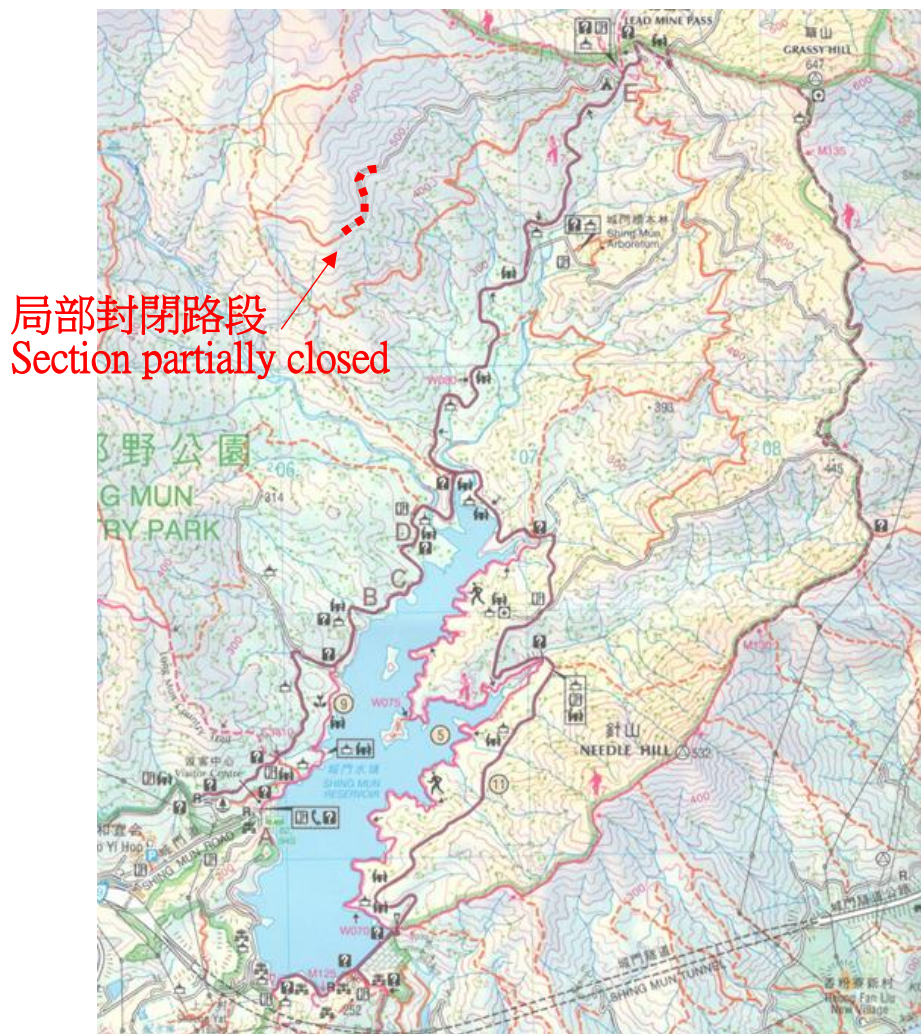

通告 Notice

為配合林道重建工程，附圖內紅色標示的部分城門林道-大城石澗段將於 **2022 年 1 月 31 至 2022 年 7 月 25 日** 局部封閉（星期六、日及公眾假期除外）。工程期間，車輛不能通過，行山人士則不受影響。不便之處，敬請原諒。

Due to reconstruction works, a part of the Shing Mun Forest Track – Tai Shing Stream Section as shown on the map will be temporarily closed to all vehicles starting from **31 January 2022 to 25 July 2022 (except Saturdays, Sundays and Public Holidays)**. Hikers will not be affected. Sorry for any inconvenience caused.